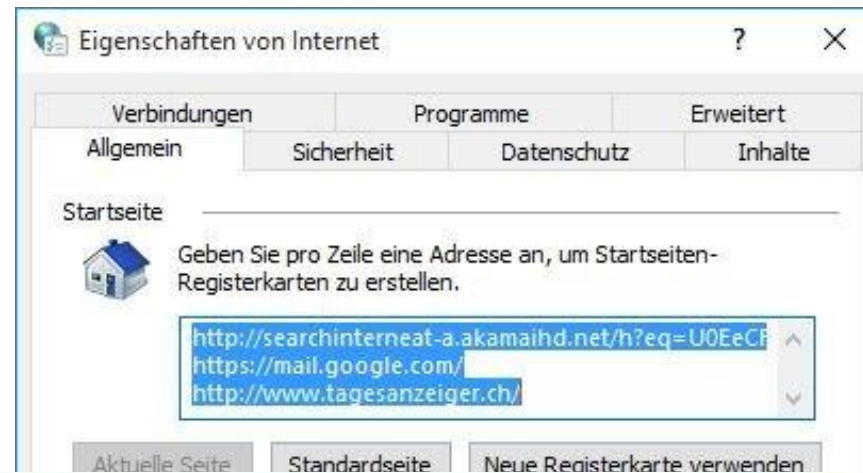

The image shows a Microsoft Edge browser window displaying the Yahoo! Schweiz search page. The address bar shows the URL `ch.search.yahoo.com/?fr=hp-ddc-bd-tab&type=dc-bir-sw_alt_ddc_dsssystab_b_com`. The page features the Yahoo! Schweiz logo and a search input field. A context menu is open on the right side of the browser, listing various actions such as 'Neues Fenster', 'Zoom', and 'Einstellungen' (which is highlighted).

Browser window title: Yahoo Suche – Websucht

Address bar: `ch.search.yahoo.com/?fr=hp-ddc-bd-tab&type=dc-bir-sw_alt_ddc_dsssystab_b_com`

Page content: YAHOO! SCHWEIZ

Context menu items:

- Neues Fenster
- Neues InPrivate-Fenster
- Zoom: 100%
- Auf Seite suchen
- Drucken
- An „Start“ anheften
- F12-Entwicklungstools
- Mit Internet Explorer öffnen
- Feedback senden
- Einstellungen**

Page footer: [Yahoo](#) [Hilfe](#) [Datenschutz](#) [AGB](#) [Werben](#) [Eintragung Ihrer Web-Site](#)

Probleme!

Lösung dazu!

The screenshot shows the Windows Settings application, specifically the 'SYSTEM' section. The 'Apps & Features' category is selected in the left-hand navigation pane. The main area displays a list of installed applications. The 'Magical Find' application is highlighted, and a detailed view of this application is shown below the list. This view includes the application icon, the name 'Magical Find', the size '981 KB', and the installation date '02.09.2015'. A 'Deinstallieren' (Uninstall) button is visible at the bottom right of this detailed view. The list also shows other applications like 'Leseliste-App', 'Lexmark 2600 Series', 'Lexmark Fax-Lösungen', and 'Lexmark Symbolleiste', all of which are marked as 'Nicht verfügbar' (Not available).