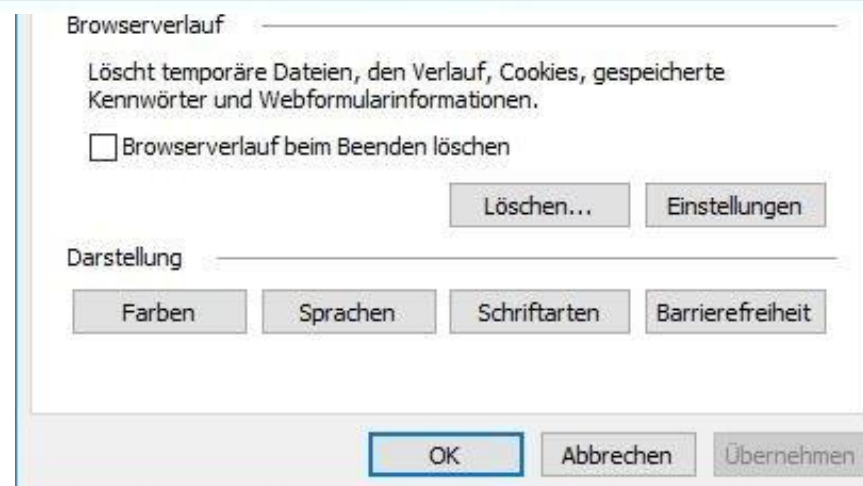

The image shows a Microsoft Edge browser window displaying the Yahoo! Schweiz search page. The address bar shows the URL `ch.search.yahoo.com/?fr=hp-ddc-bd-tab&type=dc-bir-sw_alt_ddc_dsssystab_b_com`. The page features the Yahoo! Schweiz logo and a search input field. A context menu is open on the right side of the browser, listing various actions such as 'Neues Fenster', 'Zoom', and 'Einstellungen' (which is highlighted).

Browser window title: Yahoo Suche – Websucht

Address bar: `ch.search.yahoo.com/?fr=hp-ddc-bd-tab&type=dc-bir-sw_alt_ddc_dsssystab_b_com`

Page content: YAHOO! SCHWEIZ

Context menu items:

- Neues Fenster
- Neues InPrivate-Fenster
- Zoom: 100%
- Auf Seite suchen
- Drucken
- An „Start“ anheften
- F12-Entwicklungstools
- Mit Internet Explorer öffnen
- Feedback senden
- Einstellungen**

Page footer: [Yahoo](#) [Hilfe](#) [Datenschutz](#) [AGB](#) [Werben](#) [Eintragung Ihrer Web-Site](#)

Probleme!

Lösung dazu!

The screenshot shows the Windows Settings application, specifically the 'SYSTEM' section. The 'Apps & Features' category is selected in the left-hand navigation pane. The main area displays a list of installed applications. The 'Magical Find' application is highlighted, and a detailed view of this application is shown below the list. This view includes the application icon, the name 'Magical Find', the size '981 KB', and the installation date '02.09.2015'. A 'Deinstallieren' (Uninstall) button is visible at the bottom right of this detailed view. The list also shows other applications like 'Leseliste-App', 'Lexmark 2600 Series', 'Lexmark Fax-Lösungen', and 'Lexmark Symbolleiste', all of which are marked as 'Nicht verfügbar' (Not available).